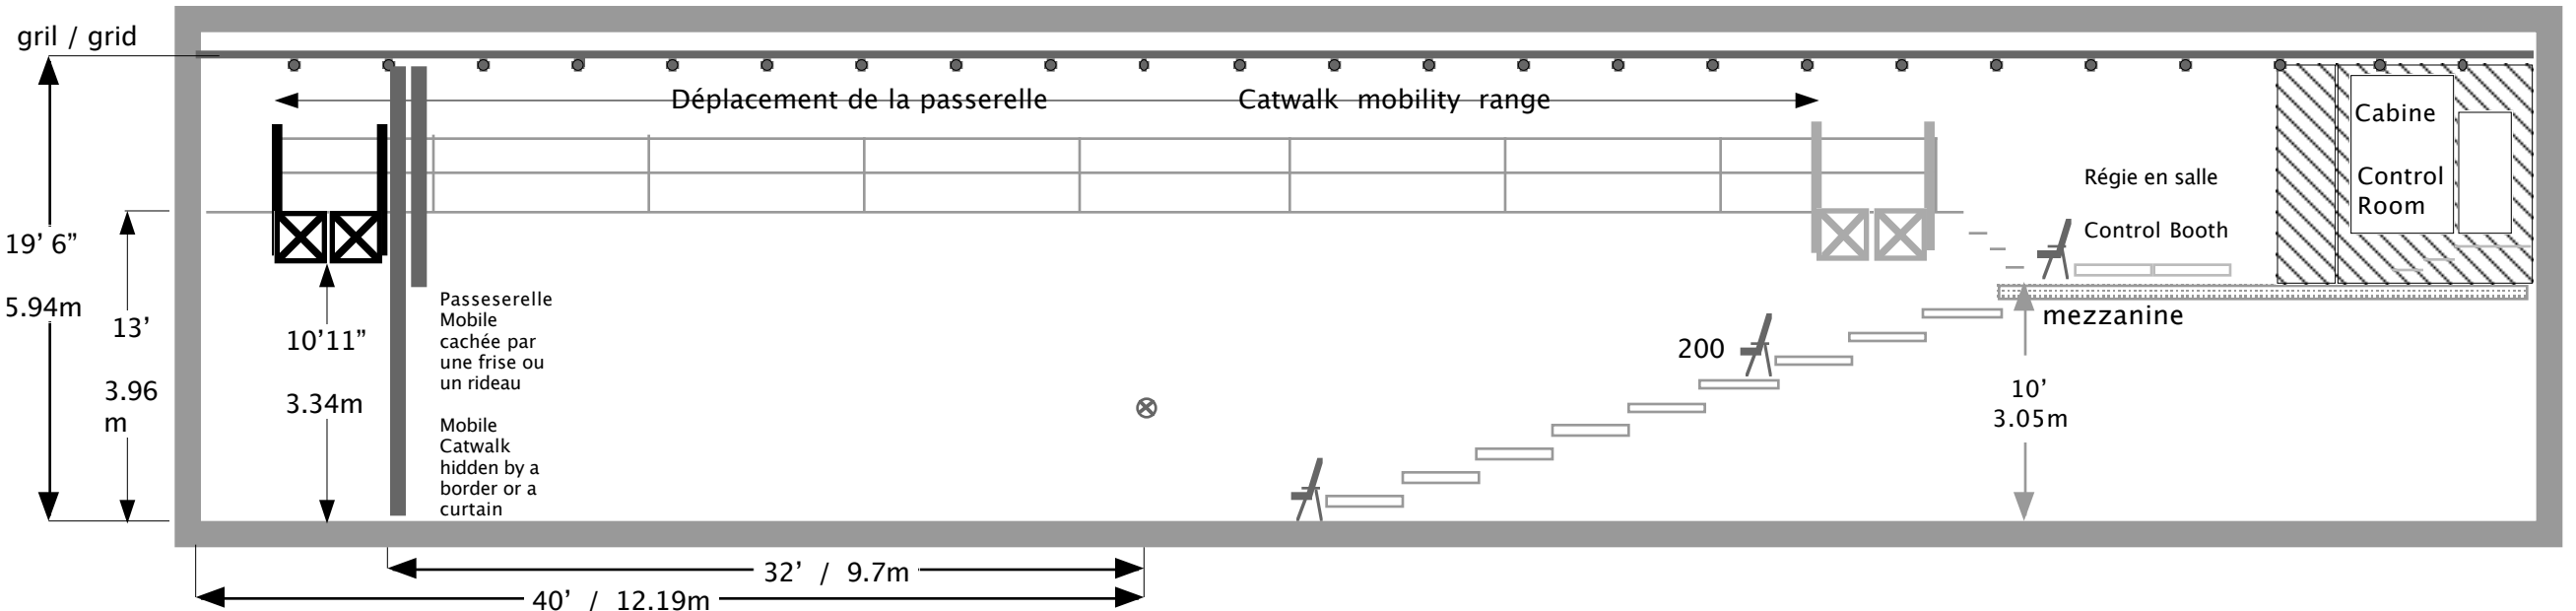

Marc Paulin
ext 106

directiontechnique@nb.aibn.com

506 - 381 - 4955 m / c

format 11" x 17"

1/8" = 1'